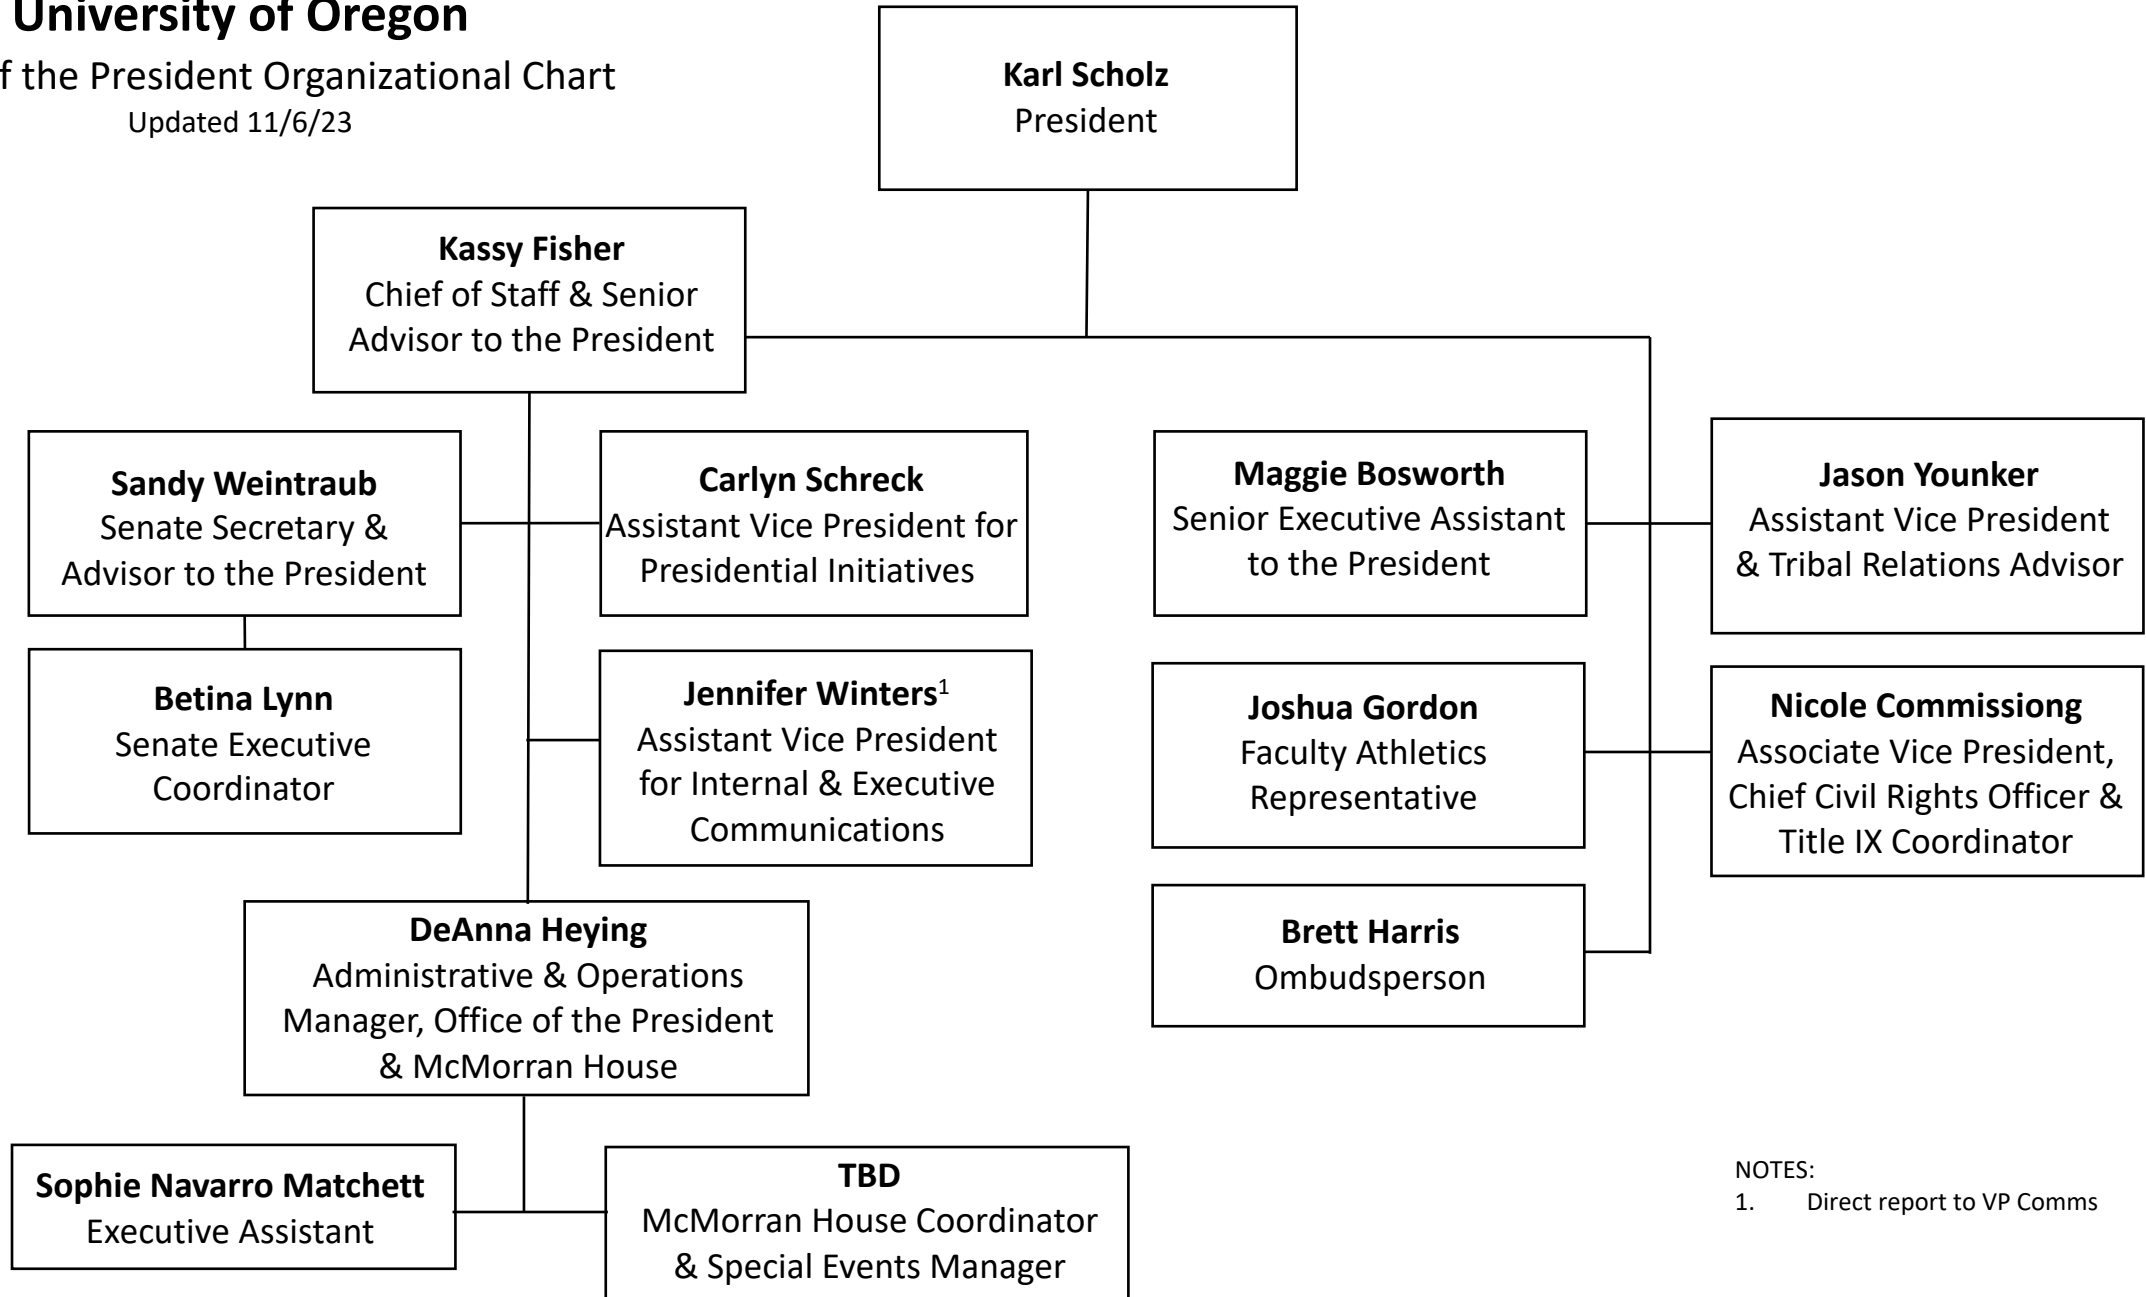

**University of Oregon**  
 Leadership Organizational Chart  
 Updated 11/28/23

NOTES:  
 1. Dual report to president & Board of Trustees

# University of Oregon

## Office of the President Organizational Chart

Updated 11/6/23

NOTES:

1. Direct report to VP Comms