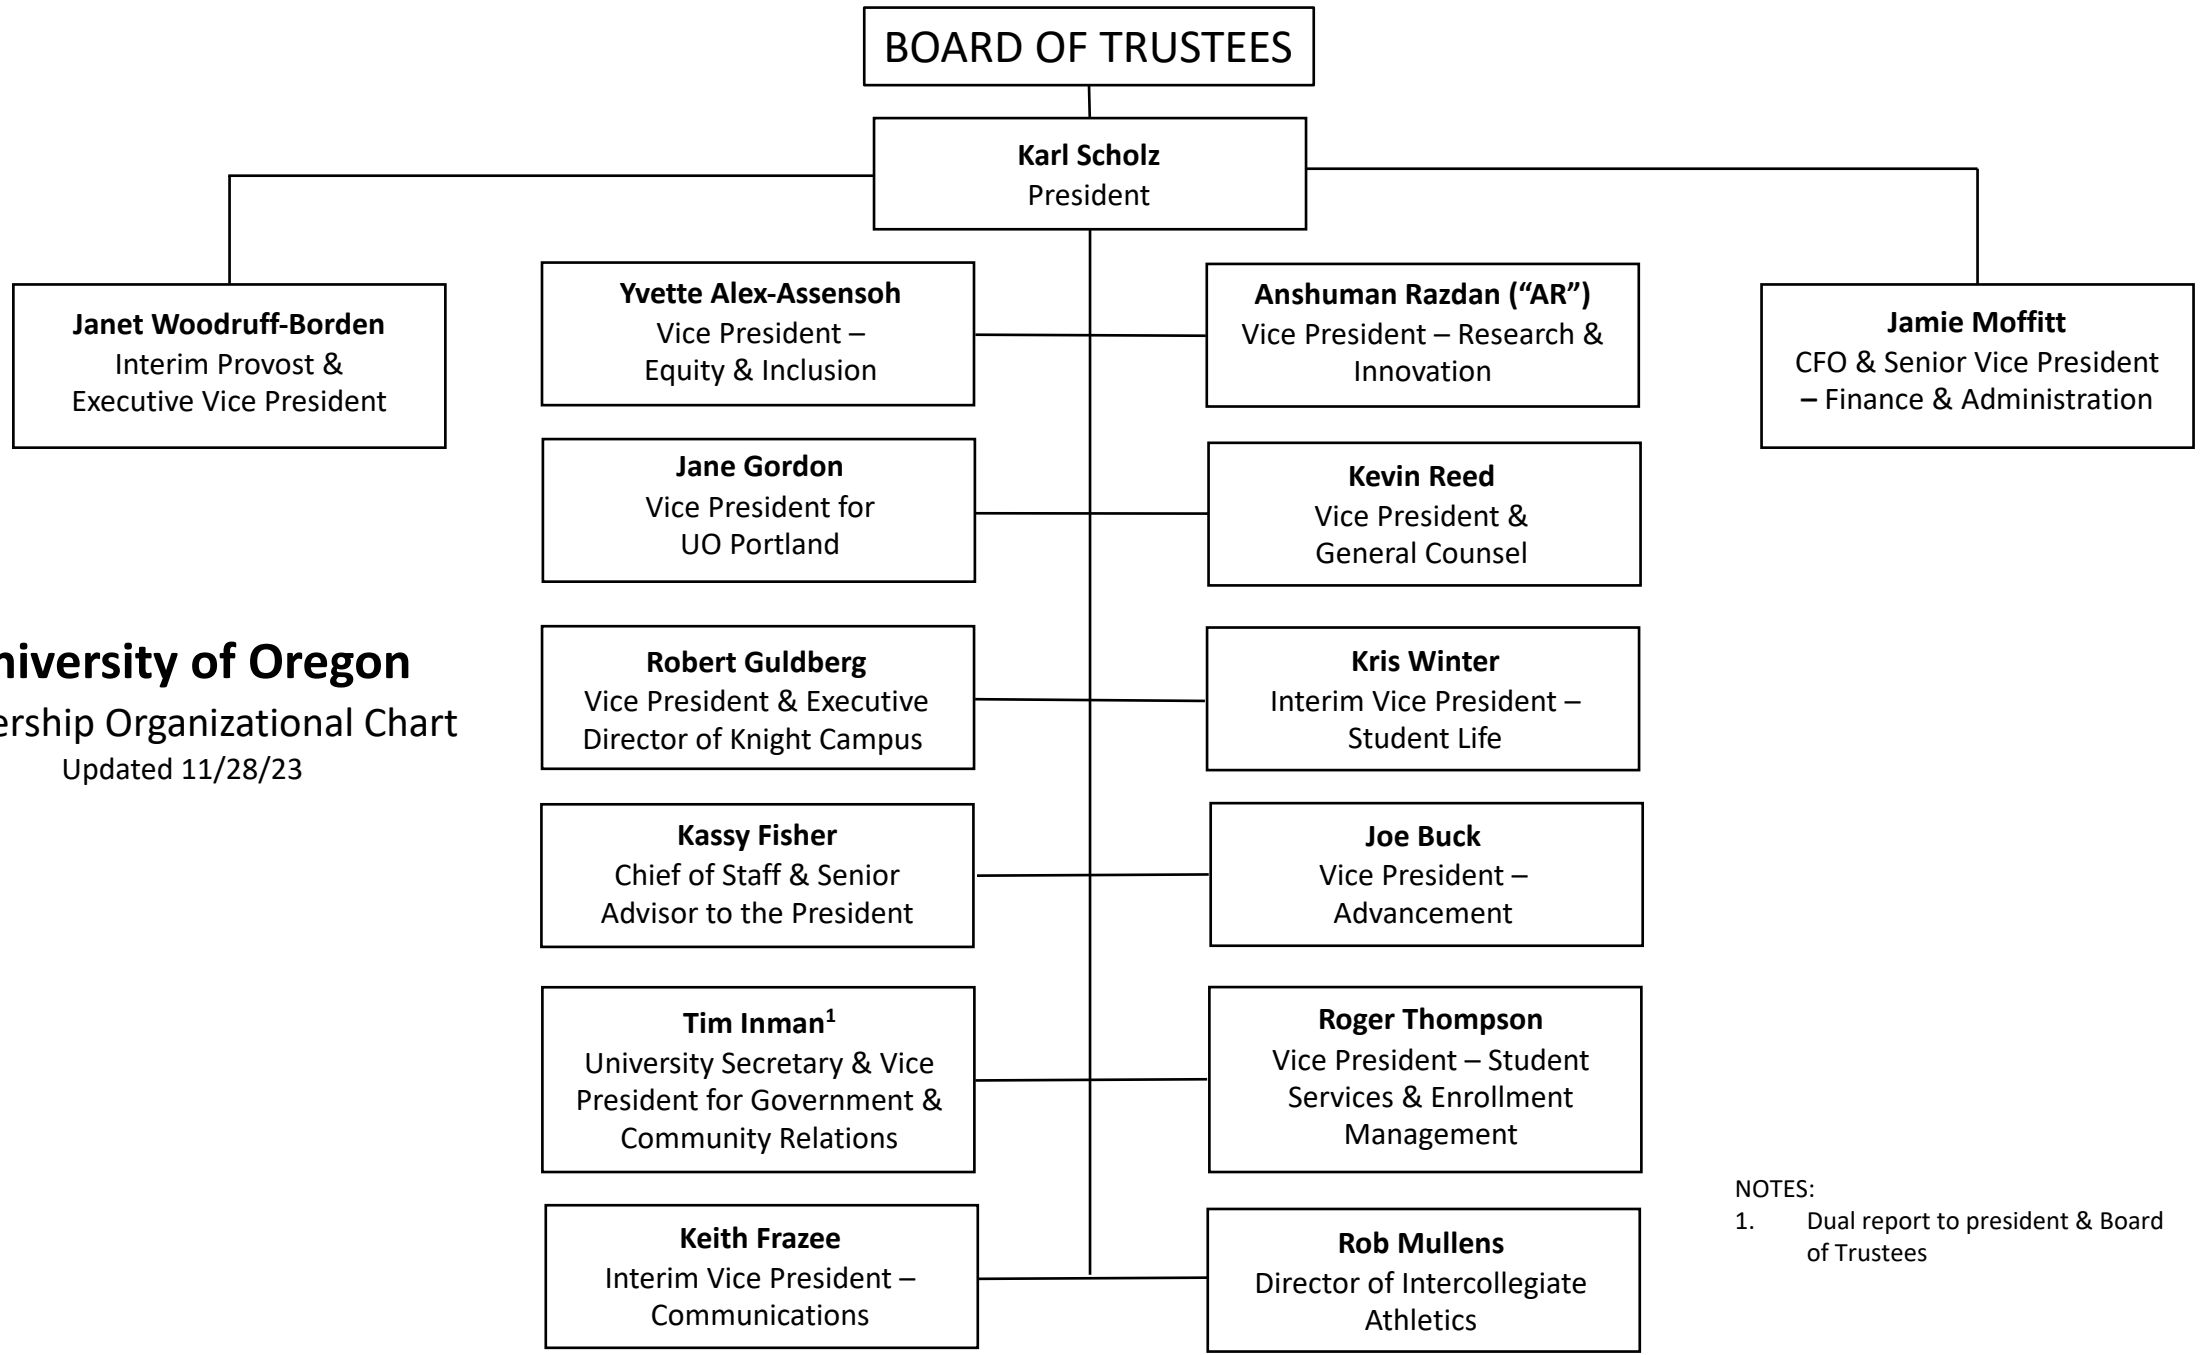

**University of Oregon**  
 Leadership Organizational Chart  
 Updated 11/28/23

NOTES:  
 1. Dual report to president & Board of Trustees

# University of Oregon

## Office of the President Organizational Chart

Updated 11/6/23

NOTES:

1. Direct report to VP Comms