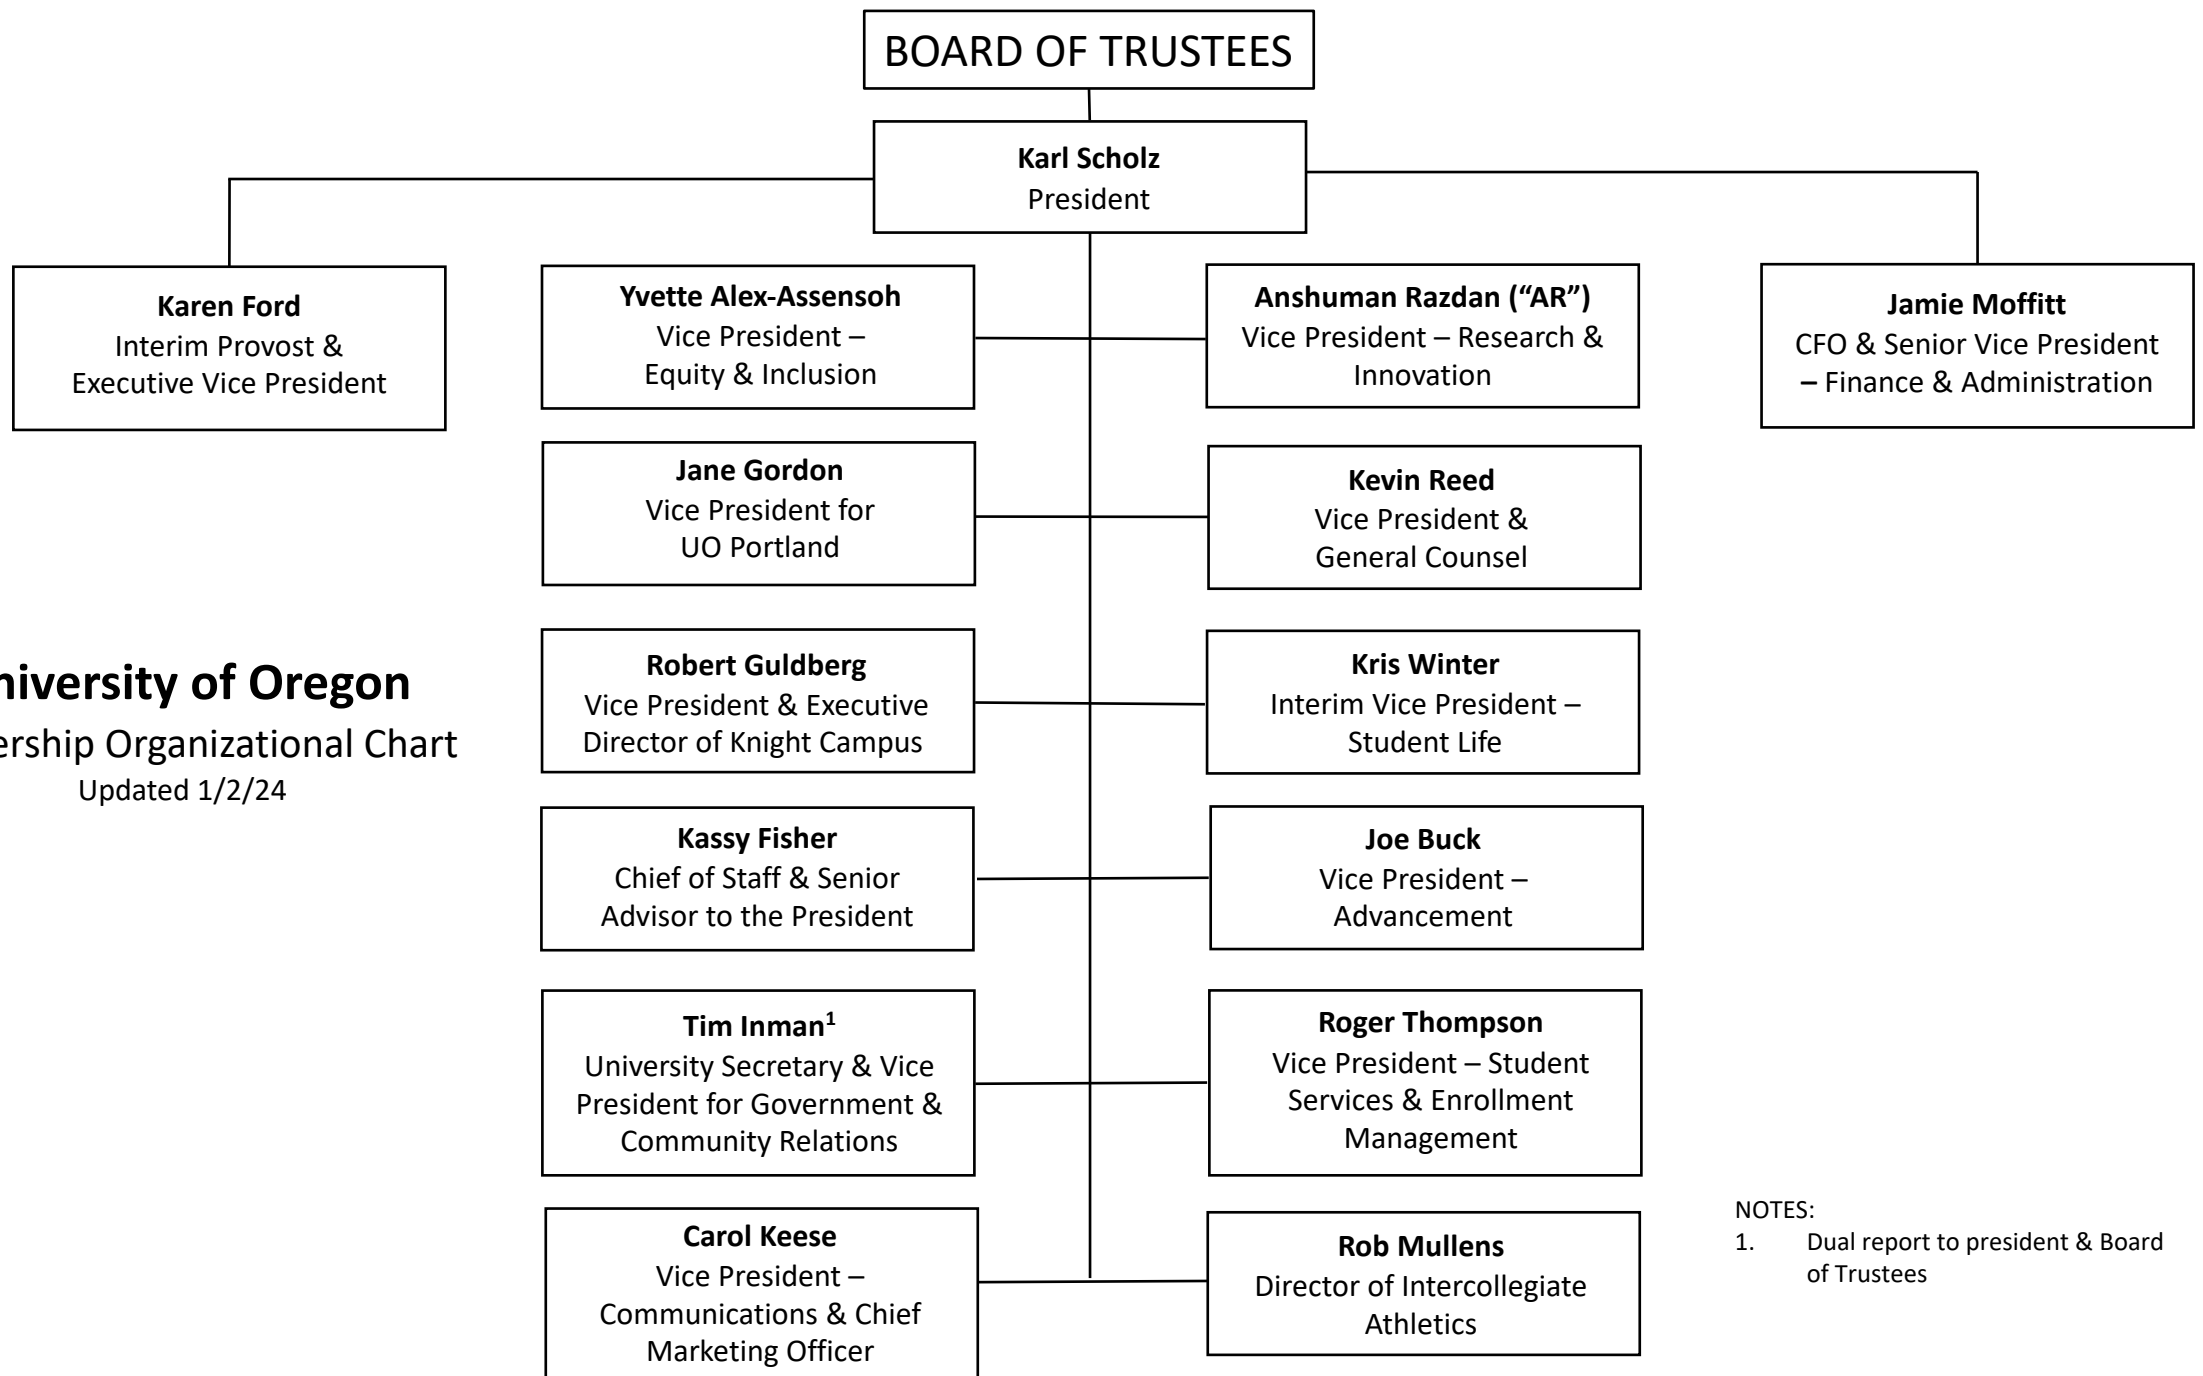

University of Oregon
 Leadership Organizational Chart
 Updated 1/2/24

NOTES:
 1. Dual report to president & Board of Trustees

University of Oregon

Office of the President Organizational Chart

Updated 11/6/23

NOTES:

1. Direct report to VP Comms