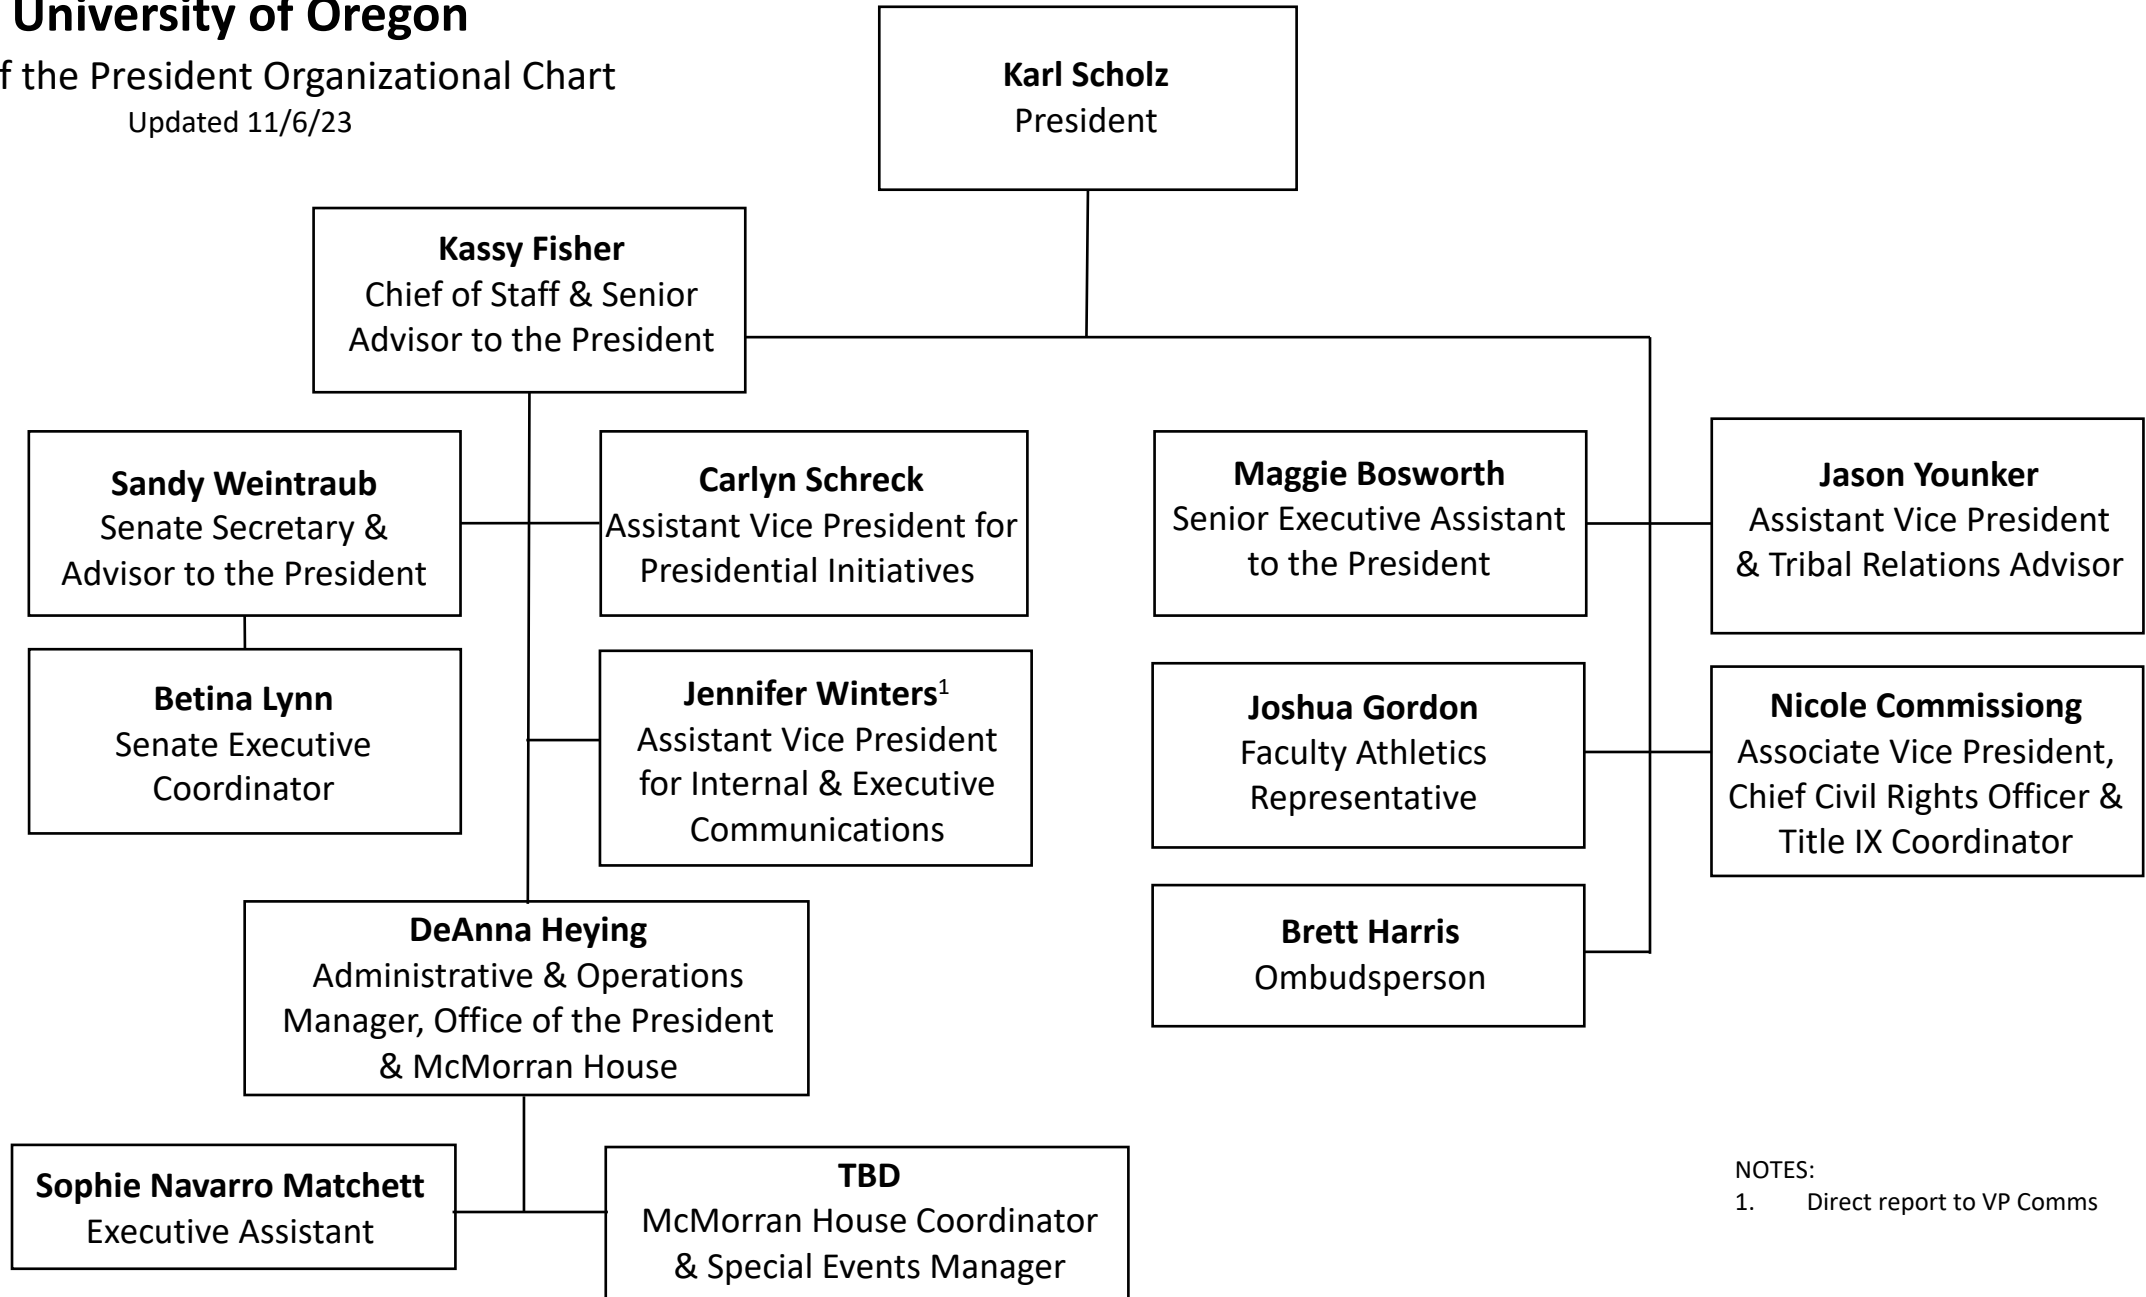

University of Oregon
 Leadership Organizational Chart
 Updated 1/2/24

NOTES:
 1. Dual report to president & Board of Trustees

University of Oregon

Office of the President Organizational Chart

Updated 11/6/23

NOTES:

1. Direct report to VP Comms