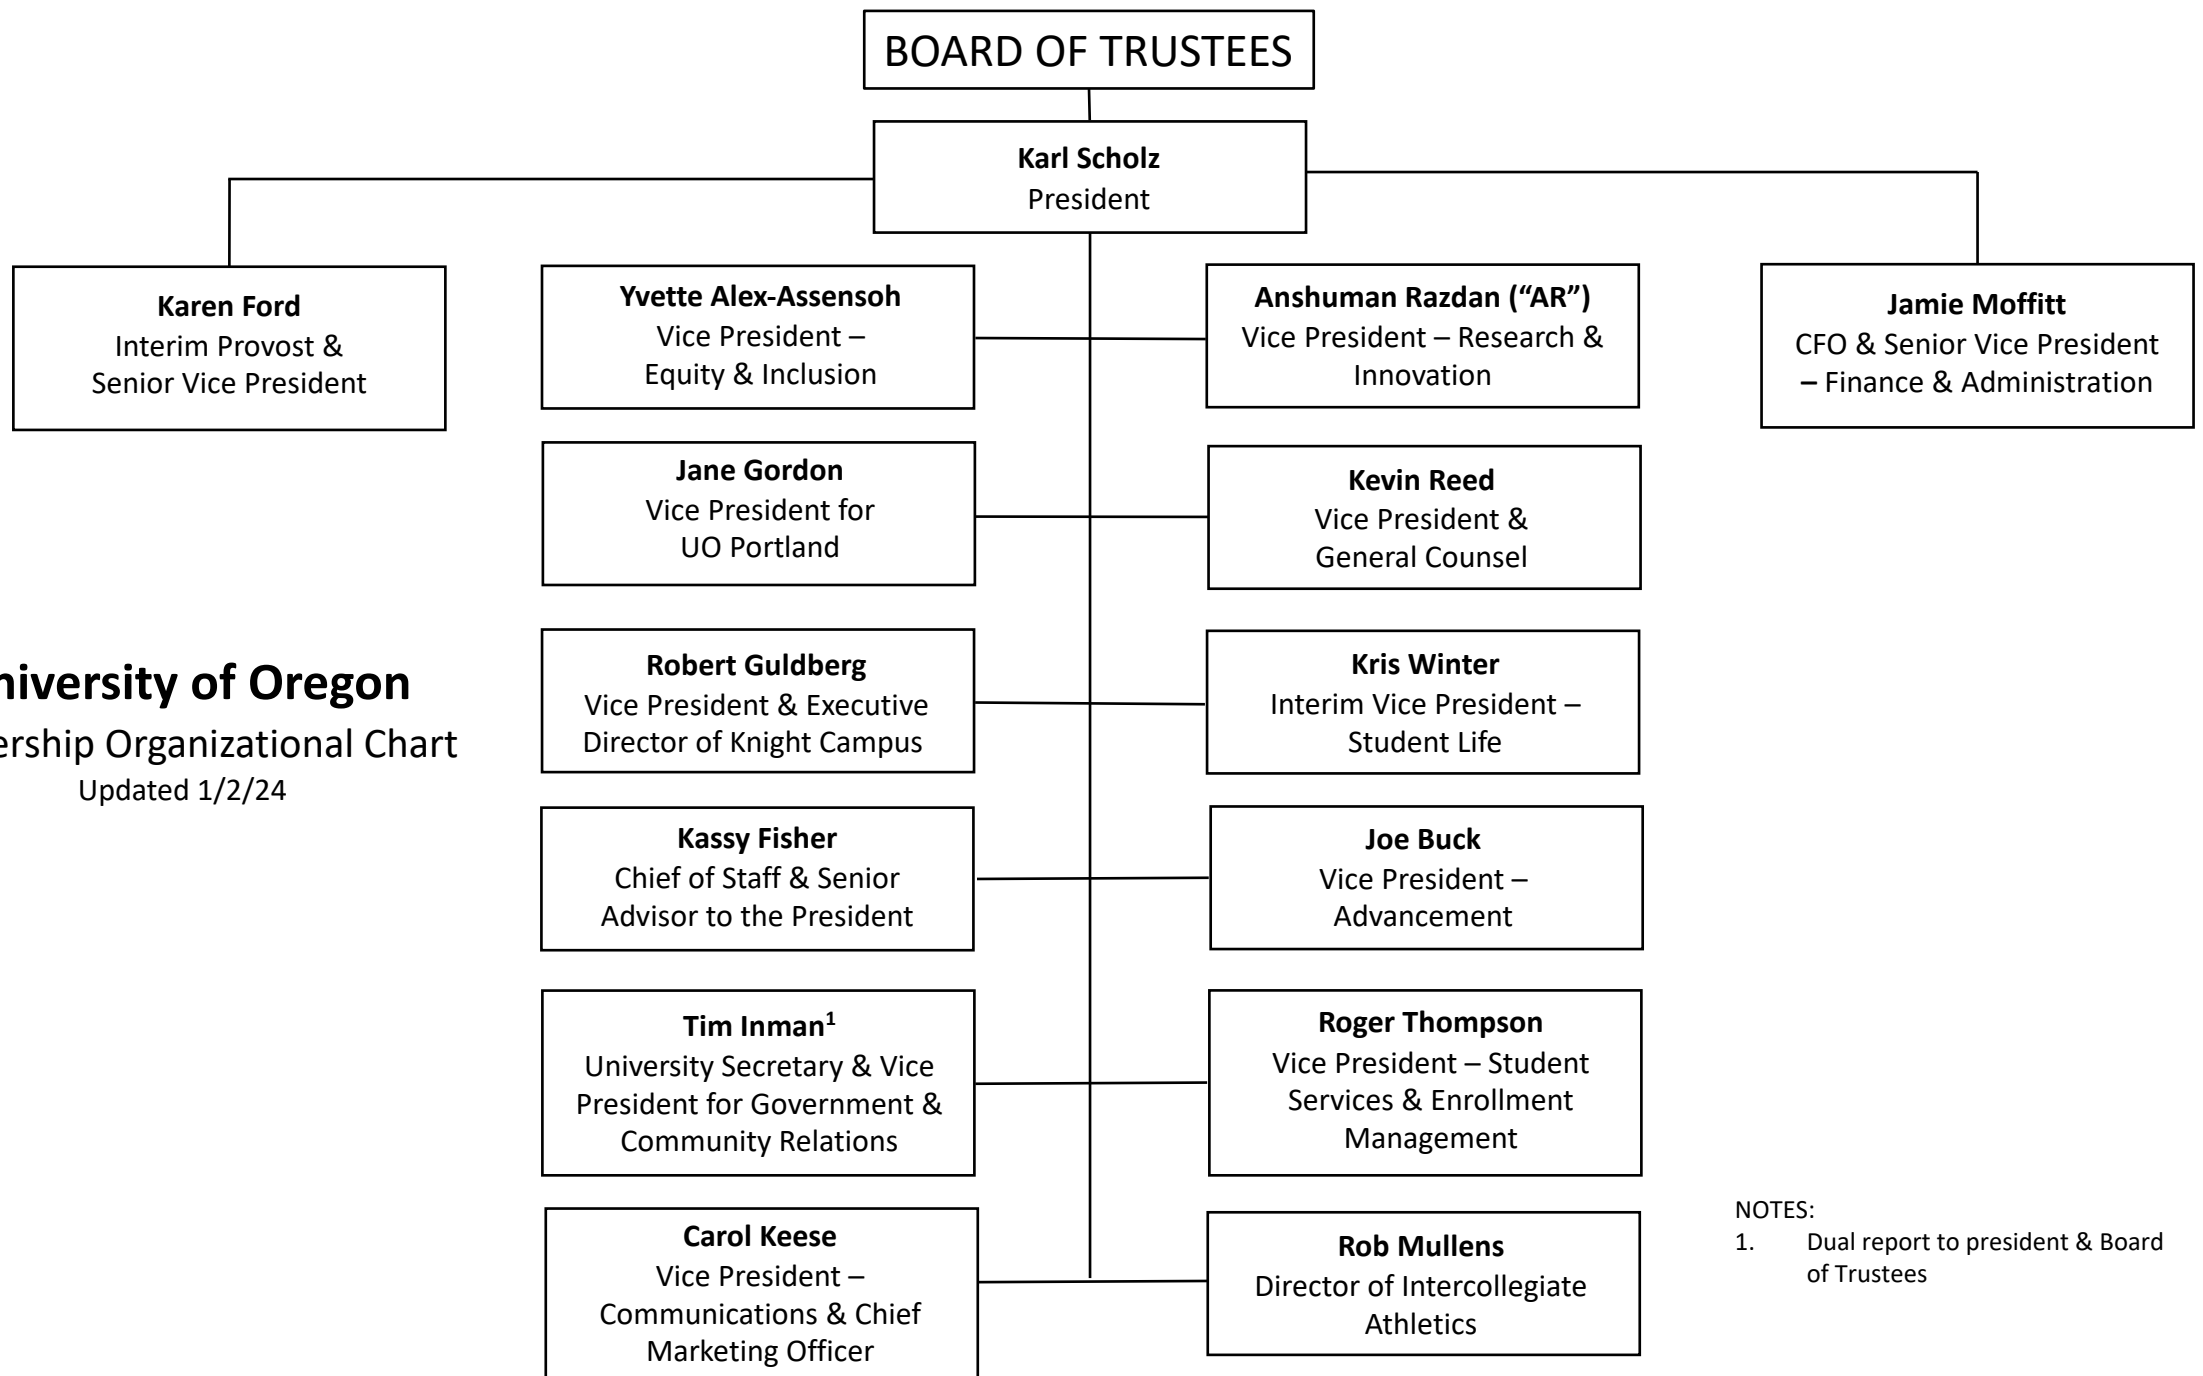

University of Oregon
 Leadership Organizational Chart
 Updated 1/2/24

NOTES:
 1. Dual report to president & Board of Trustees

University of Oregon

Office of the President Organizational Chart

Updated 11/6/23

NOTES:

1. Direct report to VP Comms