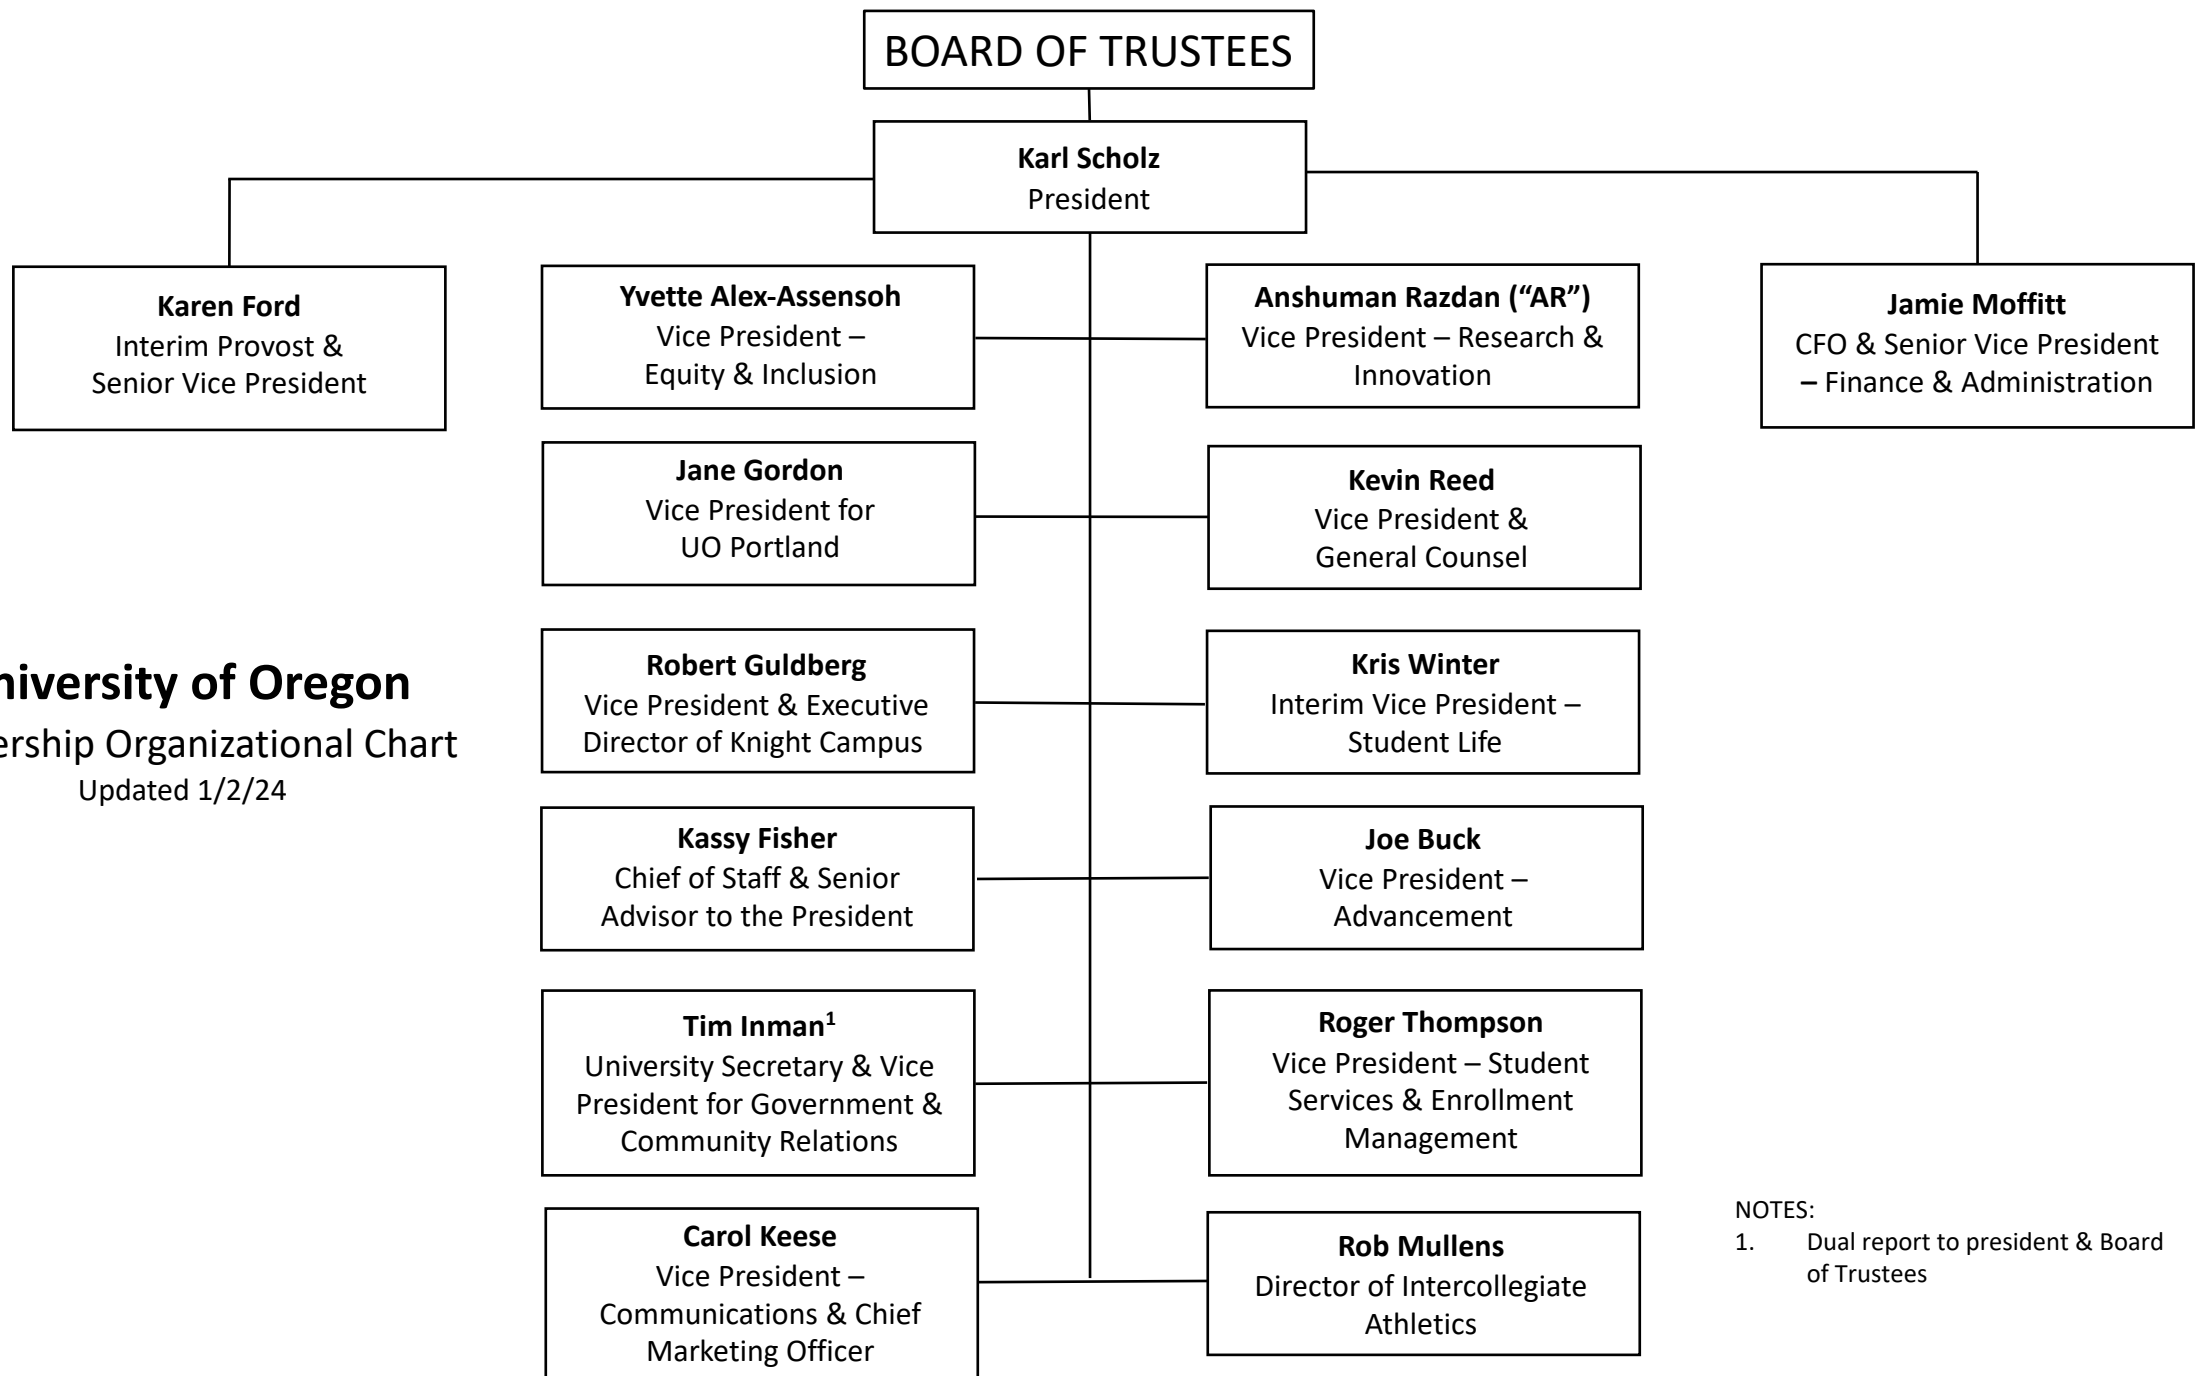

**University of Oregon**  
 Leadership Organizational Chart  
 Updated 1/2/24

NOTES:  
 1. Dual report to president & Board of Trustees

# University of Oregon

## Office of the President Organizational Chart

Updated 2/22/24

NOTES:

1. Direct report to VP Comms