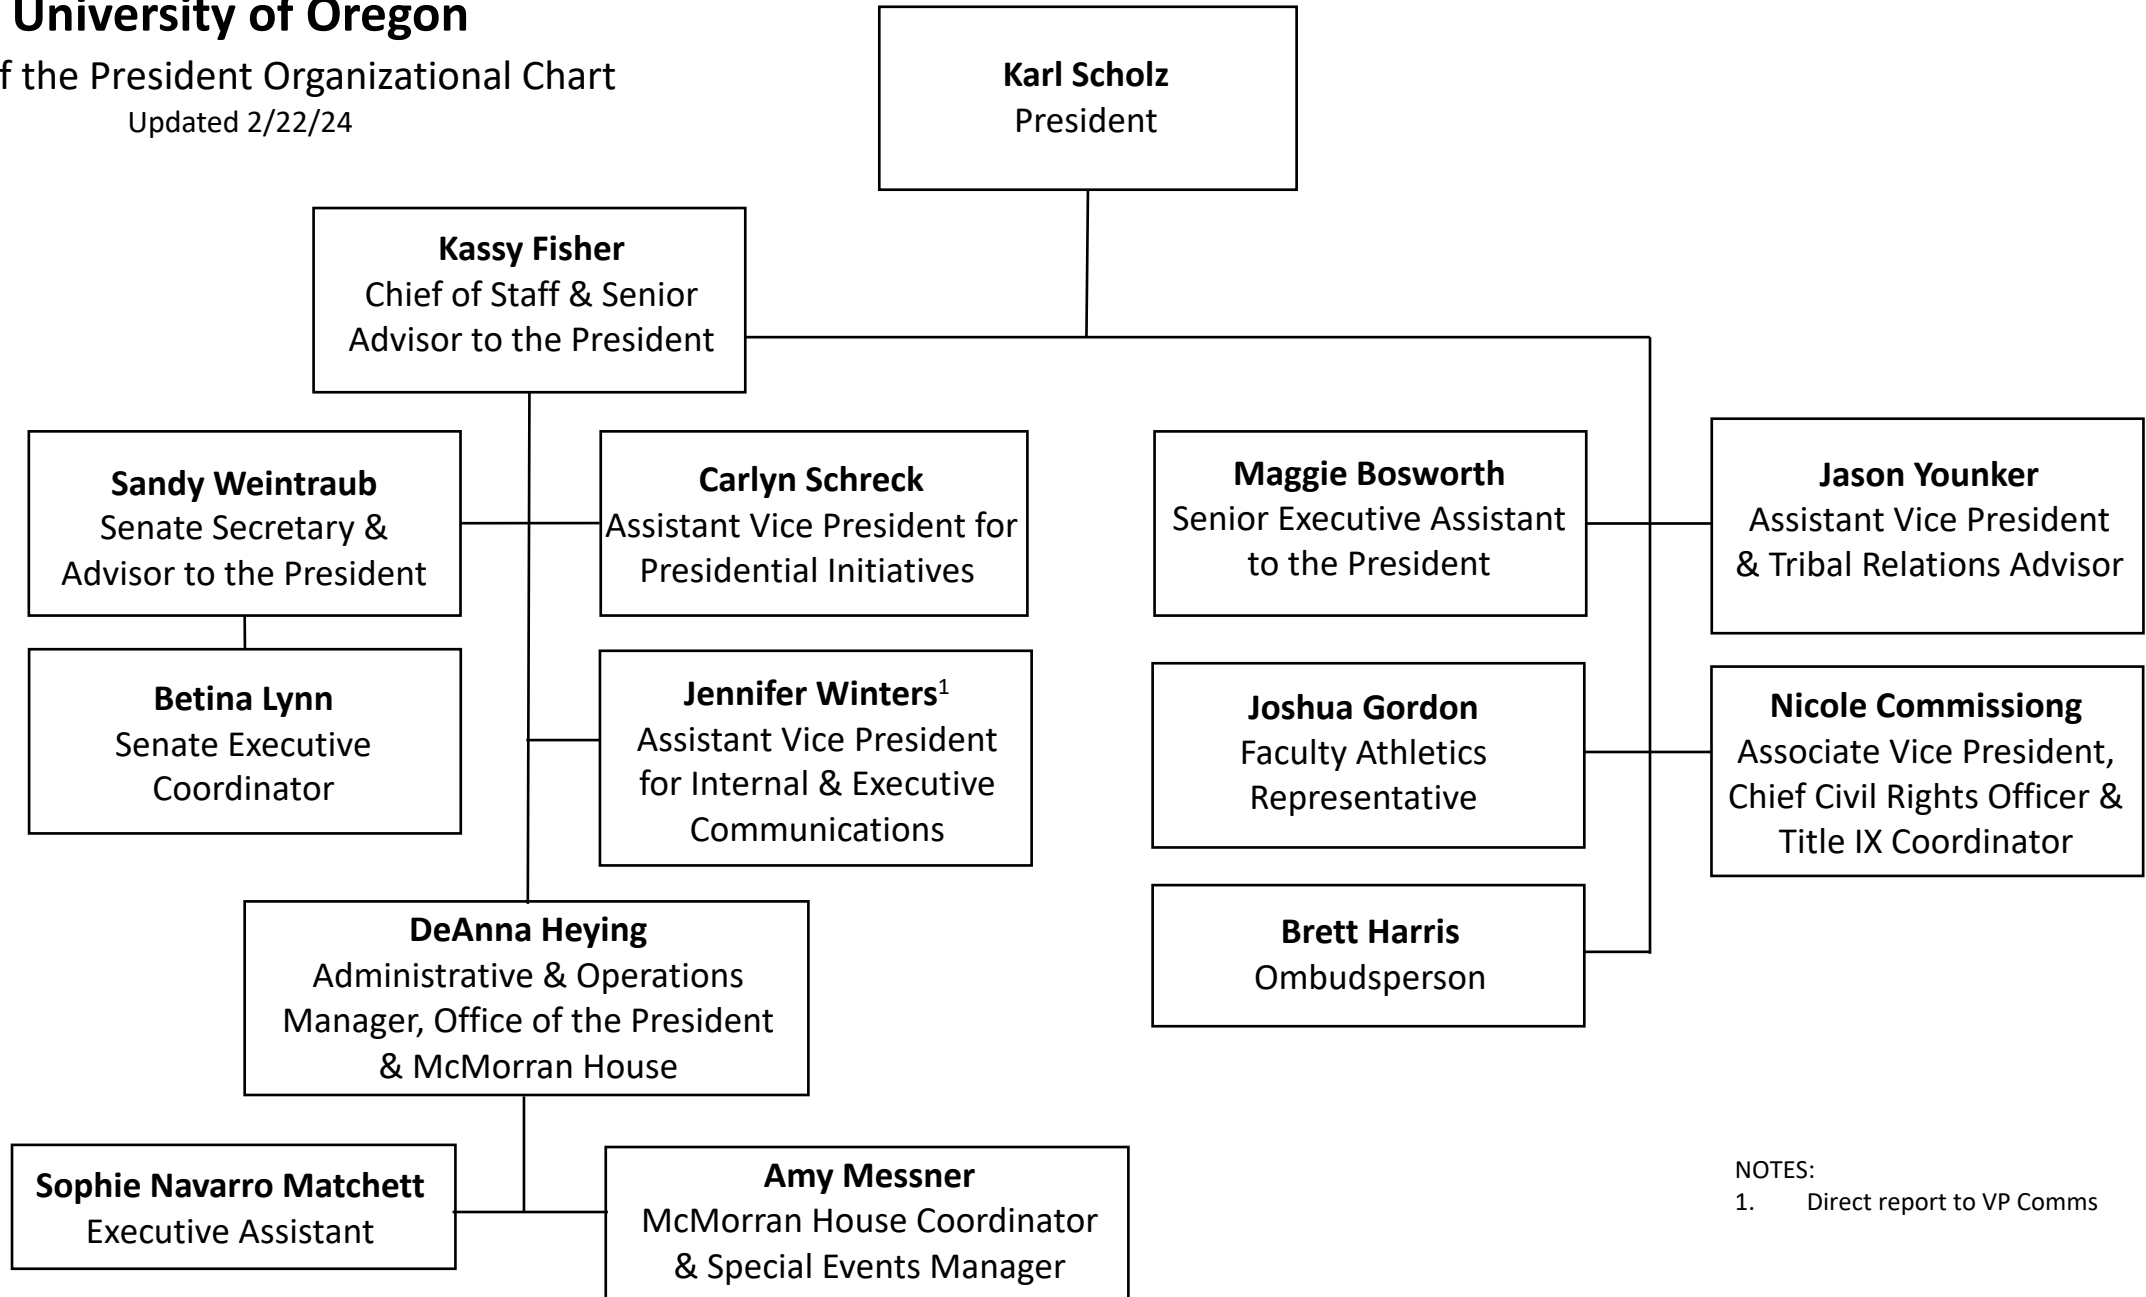

**University of Oregon**  
 Leadership Organizational Chart  
 Updated 1/2/24

NOTES:  
 1. Dual report to president & Board of Trustees

# University of Oregon

## Office of the President Organizational Chart

Updated 2/22/24

NOTES:

1. Direct report to VP Comms