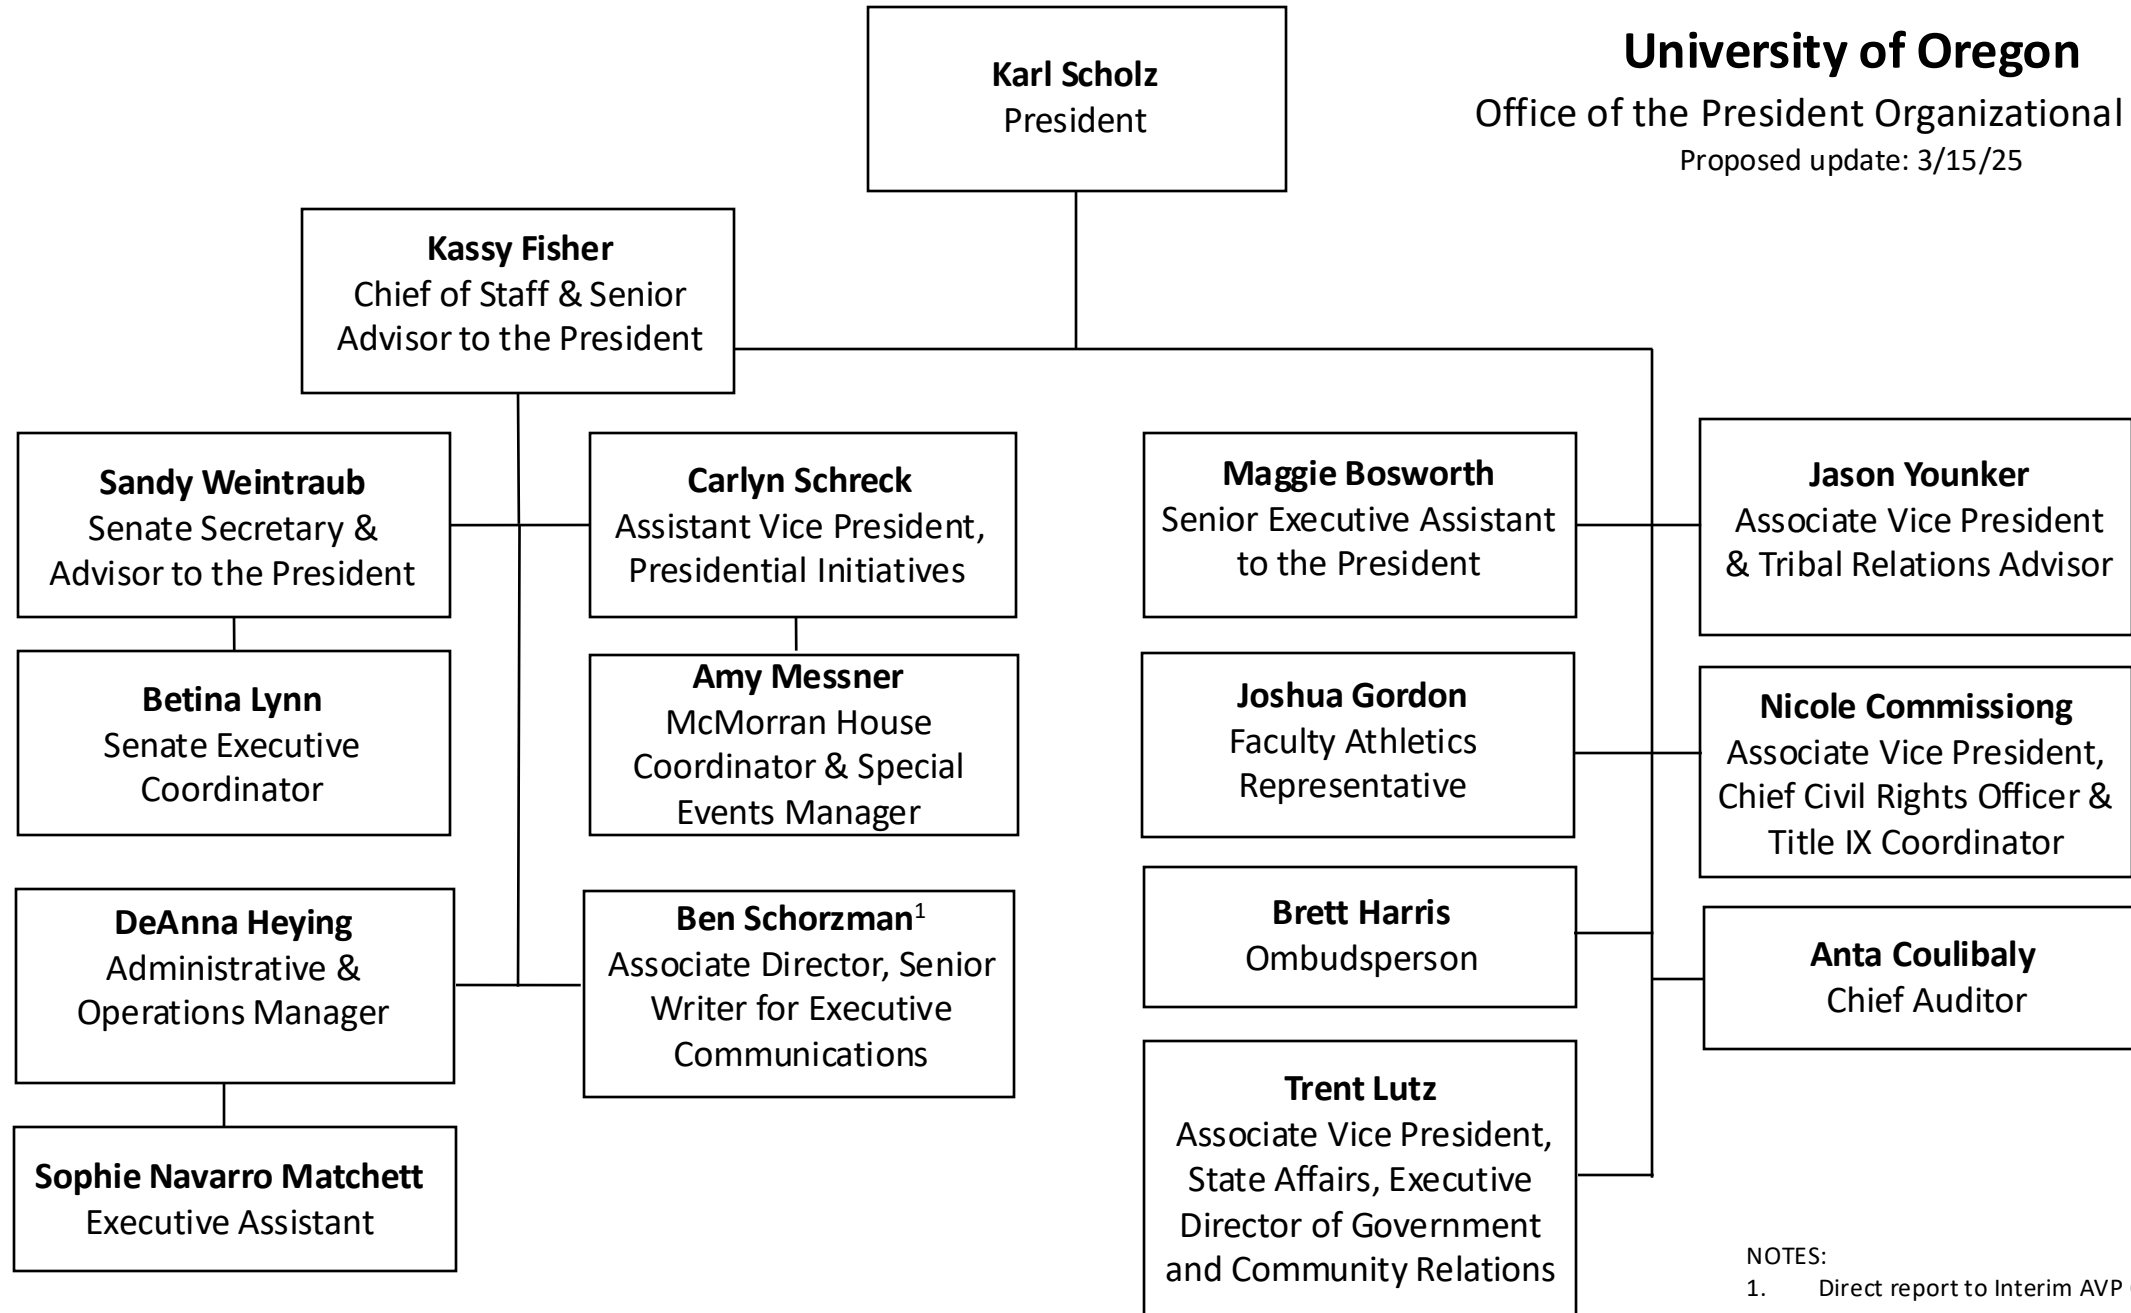

University of Oregon
 Leadership Organizational Chart
 Updated 1/17/2025

NOTES:
 1. Dual report to president & Board of Trustees

University of Oregon

Office of the President Organizational Chart

Proposed update: 3/15/25

NOTES:

1. Direct report to Interim AVP Comms