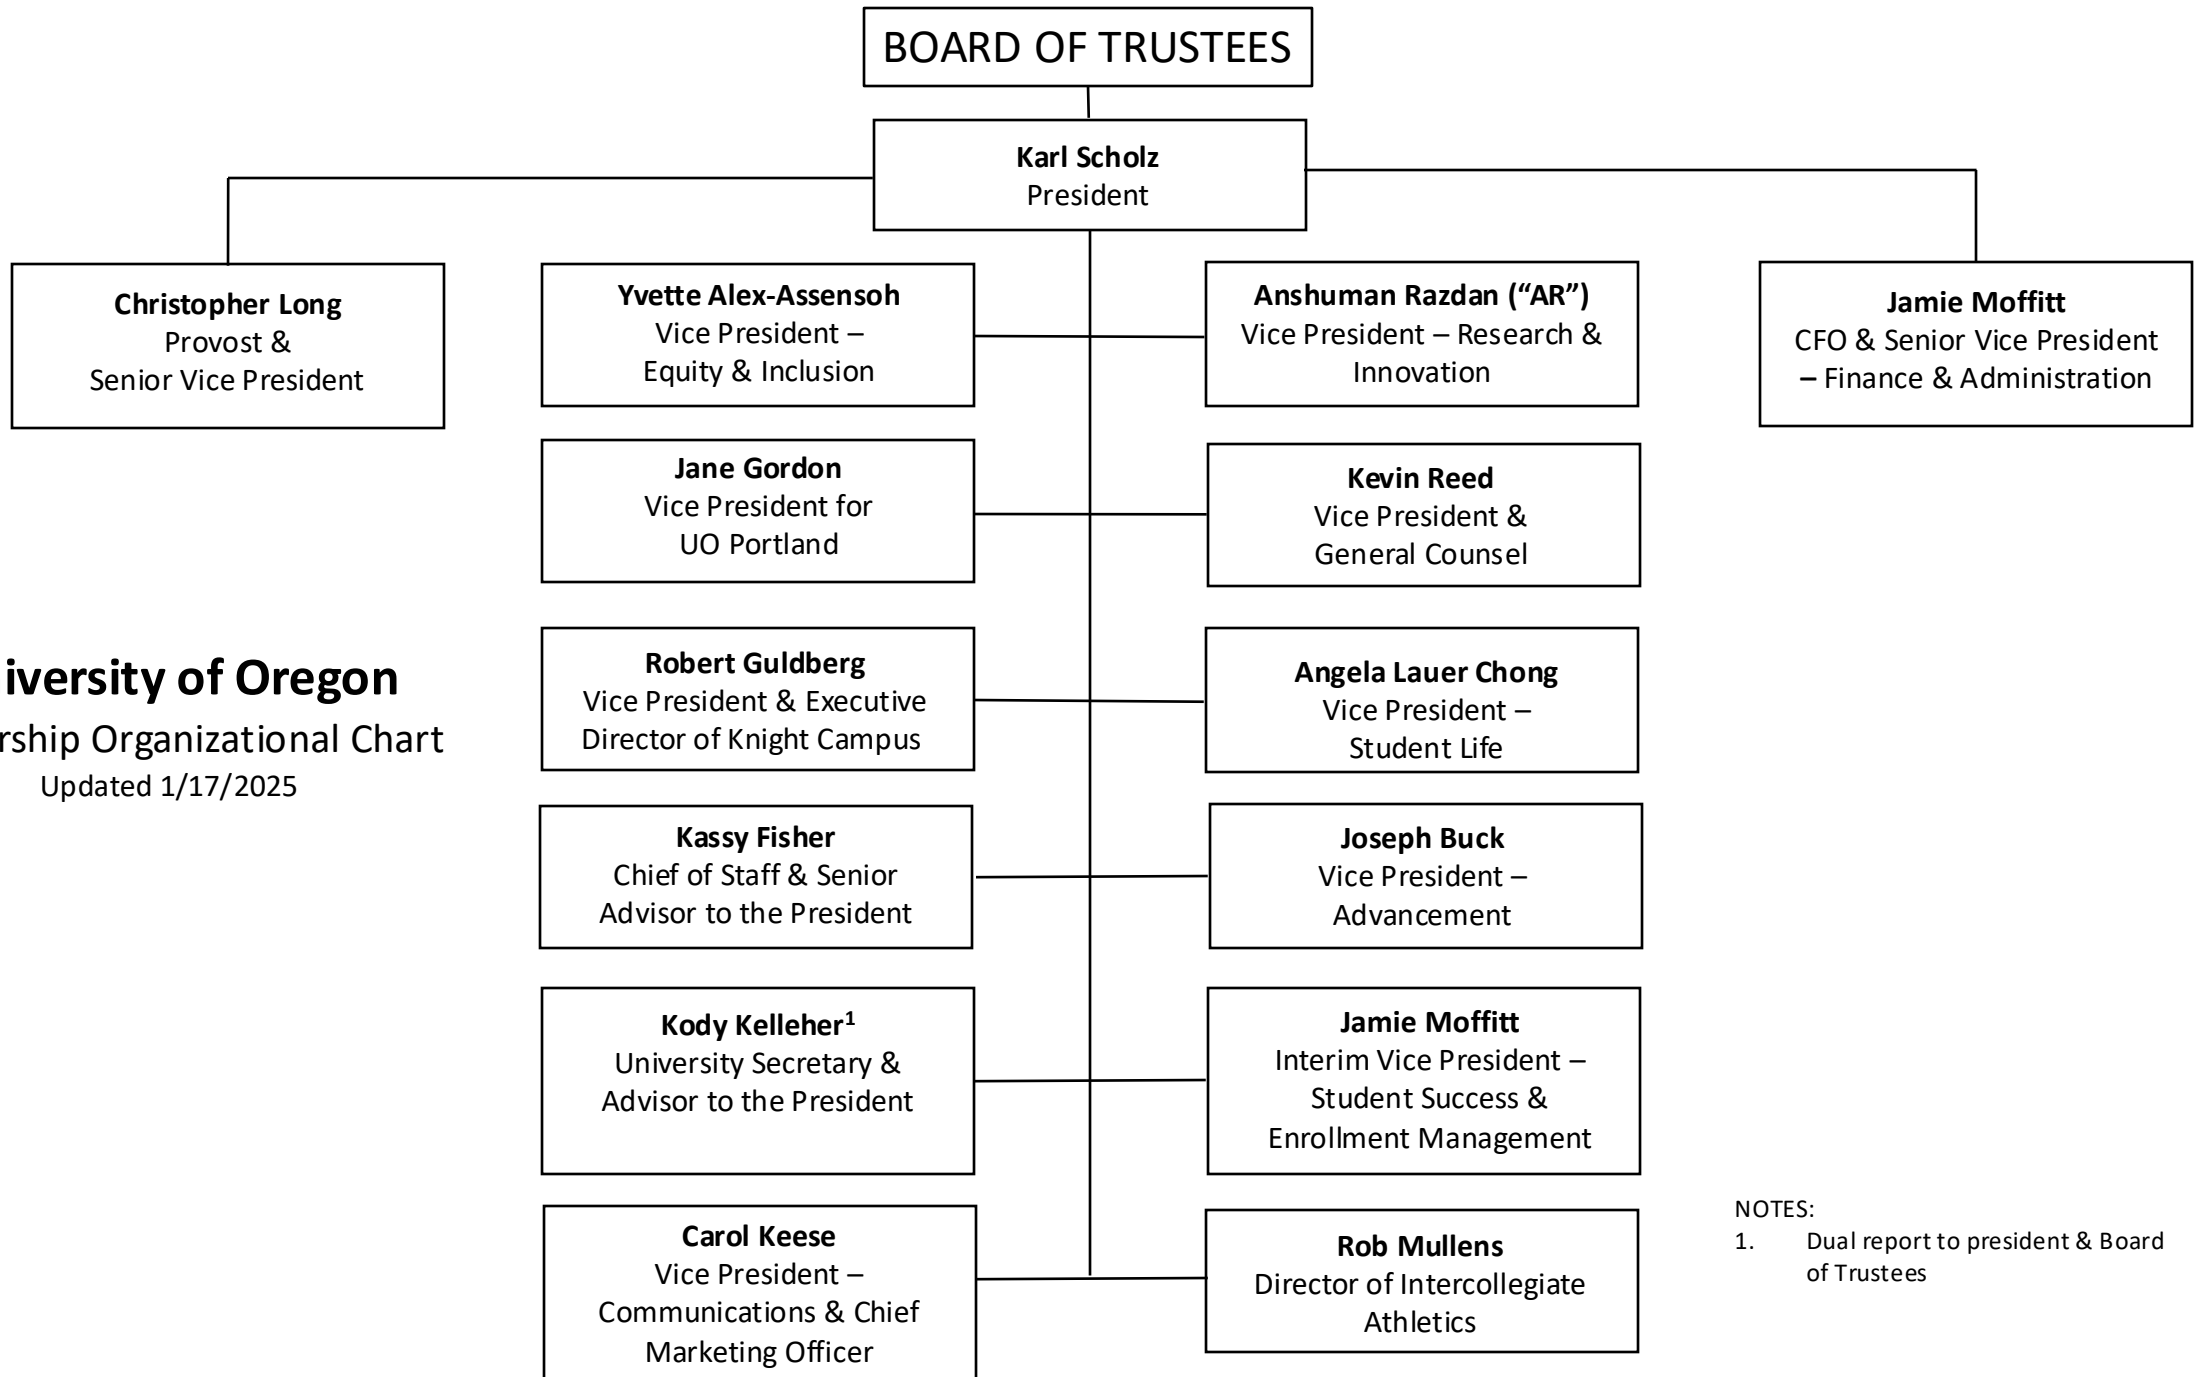

University of Oregon
 Leadership Organizational Chart
 Updated 1/17/2025

NOTES:
 1. Dual report to president & Board of Trustees

University of Oregon

Office of the President Organizational Chart

Proposed update: 3/15/25

NOTES:

1. Direct report to Interim AVP Comms