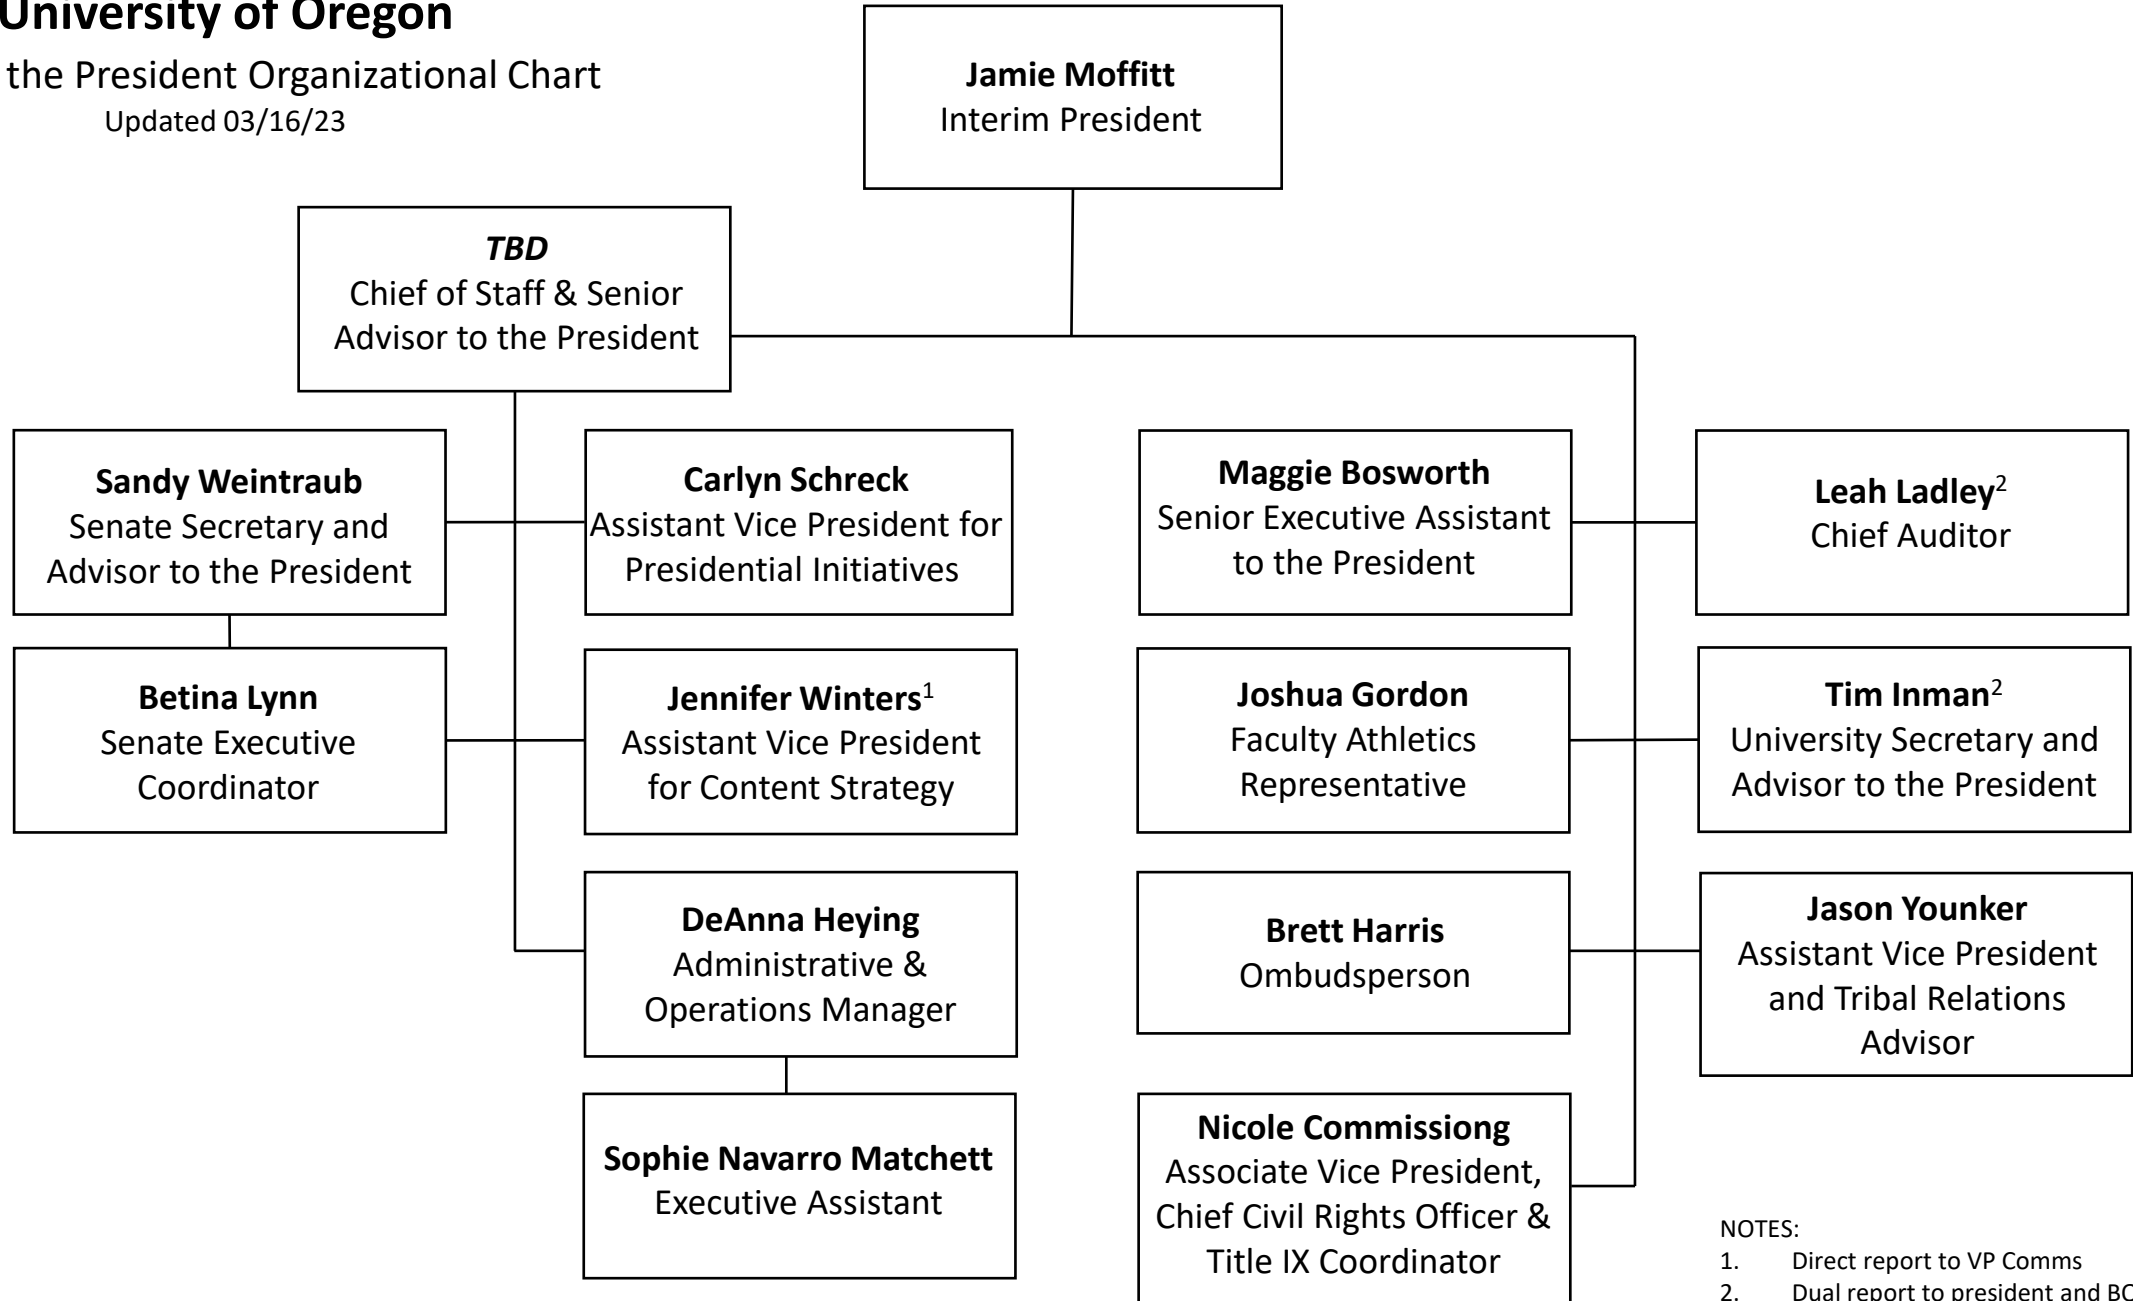

## Leadership Organizational Chart

Updated 03/16/23

# University of Oregon

## Office of the President Organizational Chart

Updated 03/16/23

NOTES:

1. Direct report to VP Comms
2. Dual report to president and BOT